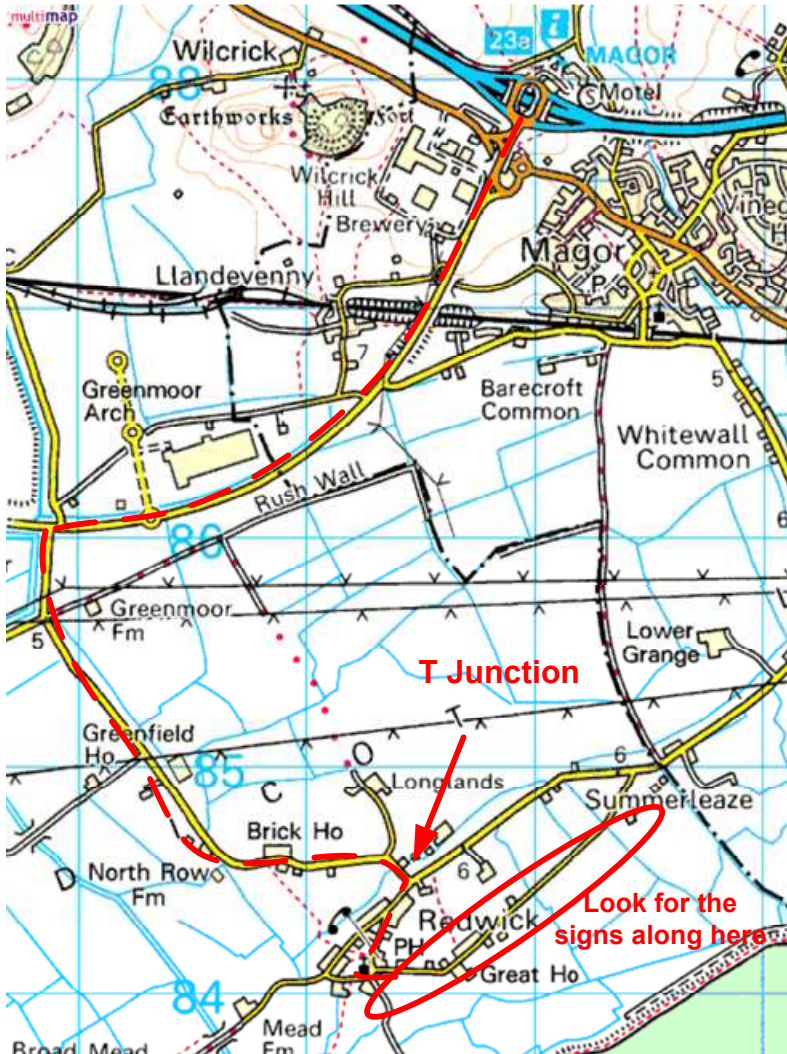

## Directions to Redwick Flying Site

1. Leave the M4 at J23A (Magor Services) and head south for the Steelworks
2. Carry on down this road for about 1.5 miles, going straight over the 2 roundabouts
3. Turn left for Redwick about 200 yards before the road runs into the steelworks entrance
4. Follow the Redwick road for about 1.5 miles until you hit a T junction.
5. Turn right, and follow this road as it loops through the village, passing the church on the right and the Rose Inn on the left.
6. Look for the parked cars and rocket fliers along the road. Any problems ring Phils mobile: 07710 875878.